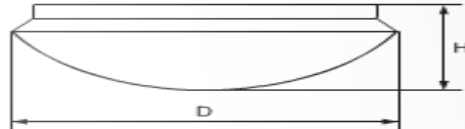

Area of application:

- Residential buildings
- Commercial buildings
- Administrative buildings
- Banks
- Shops

TECHNICAL SPECIFICATION

INDOOR- LED FIXTURES

ELMARK[®]

The Brand of Electricity

Variants and Dimensions:

Watt	Whole fixture lumens	Colour temp.	Colour body	IP code	Size (mm)		Catalogue number
					Diameter	Height	
(W)	(lm)	(K)					
20	1400	4000	White	IP20	290	65	95TRACYLED20
32	2400	4000	White	IP20	390	65	95TRACYLED32
42	2950	4000	White	IP20	480	65	95TRACYLED42
80	6000	4000	White	IP20	790	108	95TRACYLED80